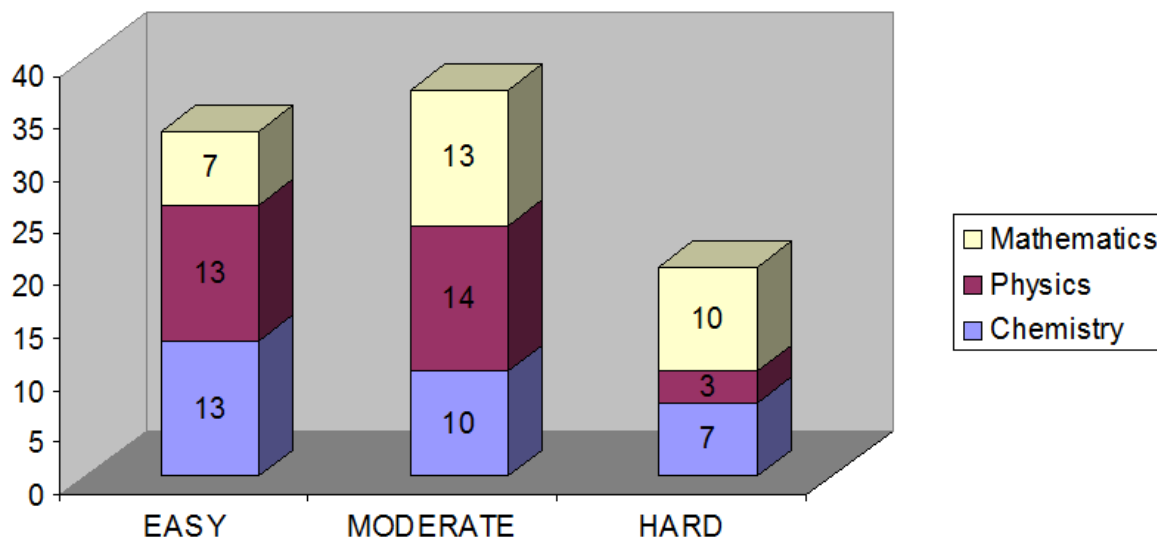

PHYSICS ANALYSIS			
UNIT NAME	NO OF QUESTIONS	TOTAL MARKS	(%) WEIGHTAGE
Electrodynamics	9	36	30.00%
Heat & Thermodynamics	2	8	6.67%
Mechanics	10	40	33.33%
Modern Physics	6	24	20.00%
Optics	2	8	6.67%
SHM & Waves	1	4	3.33%
Grand Total	30	120	100.00%

MATHEMATICS ANALYSIS			
UNIT NAME	NO OF QUESTIONS	TOTAL MARKS	(%) WEIGHTAGE
Binomial Theorem	1	4	3.33%
Complex Numbers	1	4	3.33%
Coordinate Geometry	5	20	16.67%
Differential Calculus	5	20	16.67%
Fundamentals of Mathematics	1	4	3.33%
Integral Calculus	4	16	13.33%
Matrix & Determinants	2	8	6.67%
Permutation & Combination	1	4	3.33%
Probability	1	4	3.33%
Sequence & Series	2	8	6.67%
Trigonometry	2	8	6.67%
Vector and 3D	3	12	10.00%
Mathematical Reasoning	1	4	3.33%
Statistics	1	4	3.33%
Grand Total	30	120	100.00%

Office Address: Nivedita Classes, E-92, Ground Floor, South Extension, Part – 1, New Delhi – 110049

Phone No.: 011-41070321, Mobile No.: [08510090321](tel:08510090321)

Email ID: info@niveditaclasses.com , Website: www.niveditaclasses.com

DIFFICULTY LEVEL DISTRIBUTION

JEE MAIN 2018 EXPECTED / TENTATIVE CUT-OFF

Expected cutoff for general category should be around **81**.